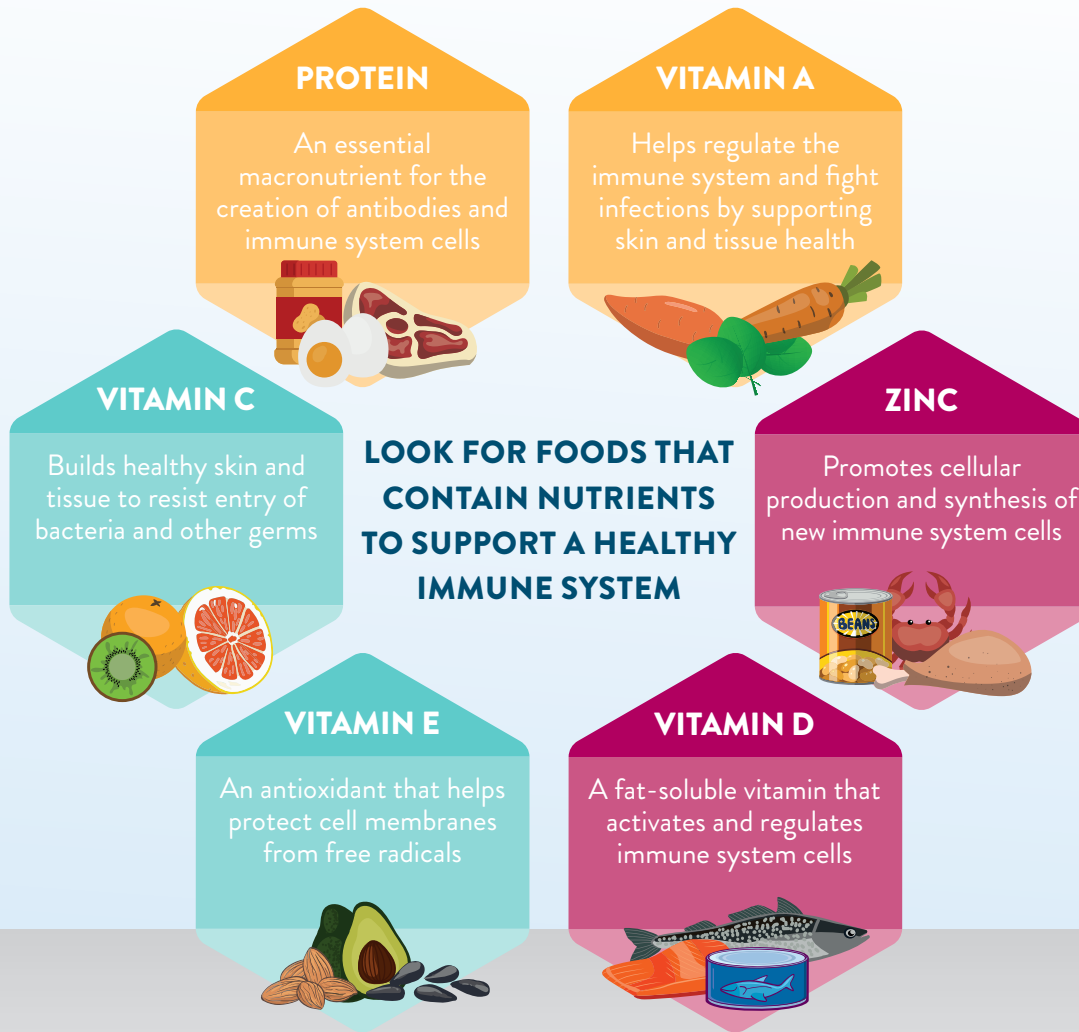

SUPPORT YOUR IMMUNE SYSTEM WITH GOOD NUTRITION

There are times when it's essential to strengthen your immune system. Good nutrition plays a vital role by providing key nutrients for immune health support.

ENSURE® OR GLUCERNA® CAN PROVIDE AN EXCELLENT SOURCE OF:

PROTEIN & VITAMIN A | ANTIOXIDANTS* | ZINC & VITAMIN D

Designed for people with diabetes

* Vitamins C and E.